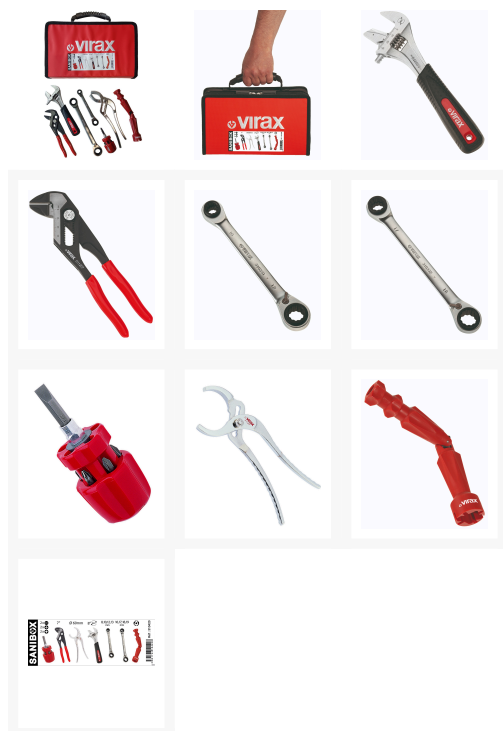

Reference

Ref:	Popis	Rozměry mm	kg
310420	SANIBOX	325 x 230 x 63	1,345