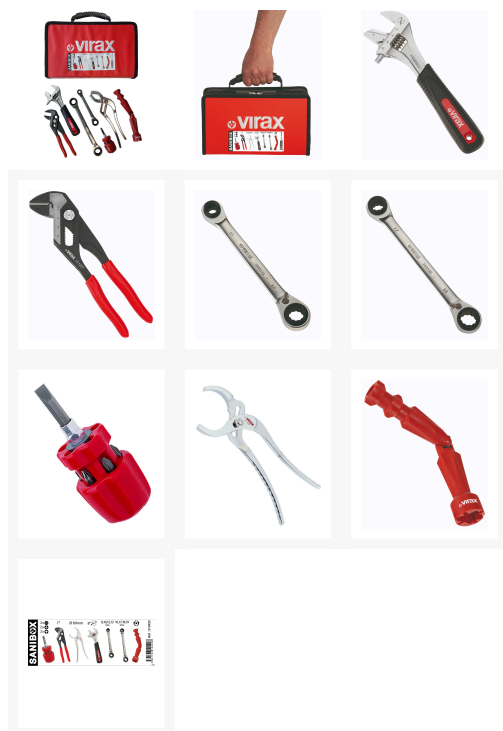

Artikelnummern

Art.-Nr.:	Bezeichnung	Abmessung mm	kg
310420	SANIBOX	325 x 230 x 63	1,345