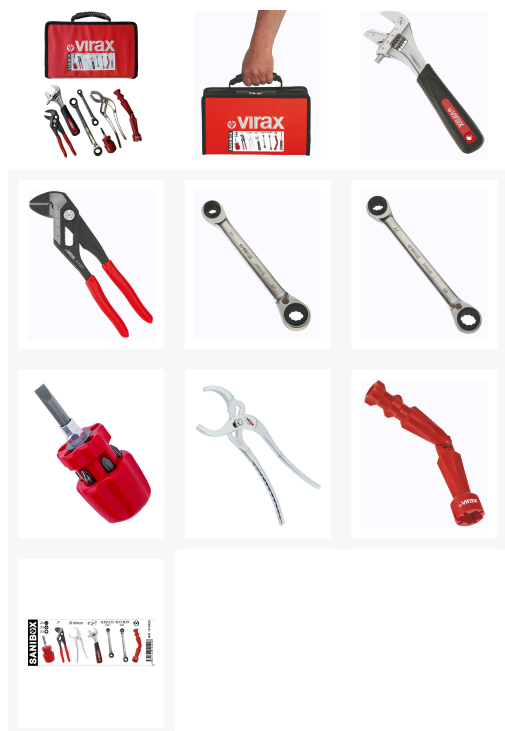

Κωδικοί

Κωδ.:	Για υλικό	Διαστάσεις mm	kg
310420	SANIBOX	325 x 230 x 63	1,345