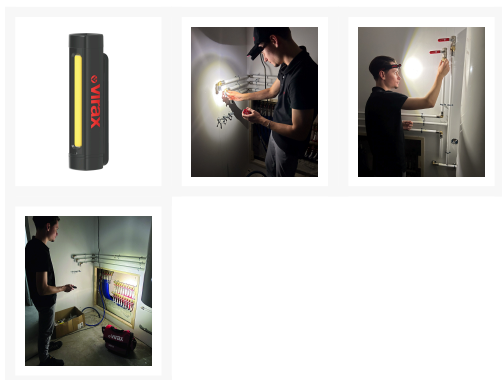

References

SKU	Description	Size mm	kg
262828	2-in-1 rechargeable pro headlamp	90 x 60 x 55	0,084