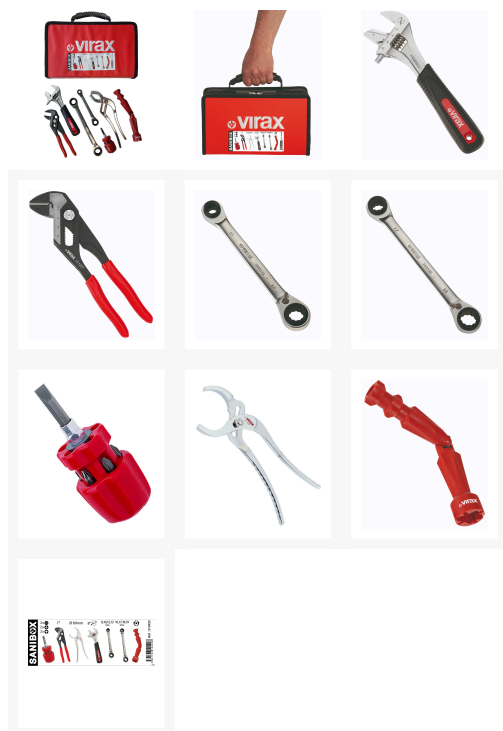

Referencias

Ref:	Designación	Dimensión mm	kg
310420	SANIBOX	325 x 230 x 63	1,345