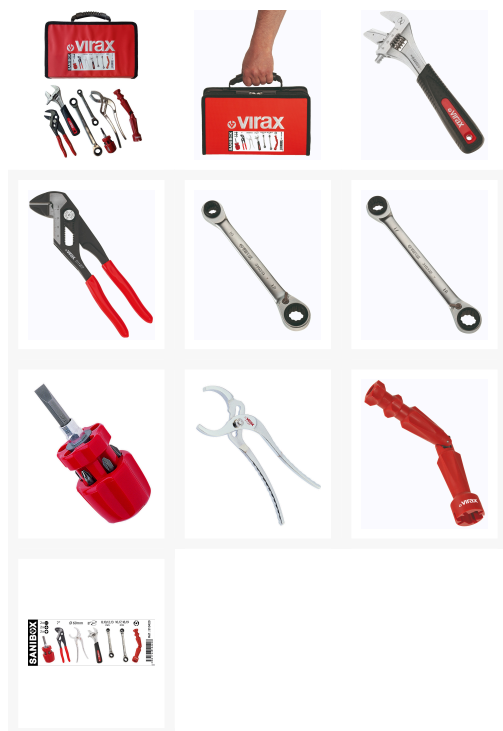

Riferimenti

Rif.:	Descrizione	Dimensioni mm	kg
310420	SANIBOX	325 x 230 x 63	1,345