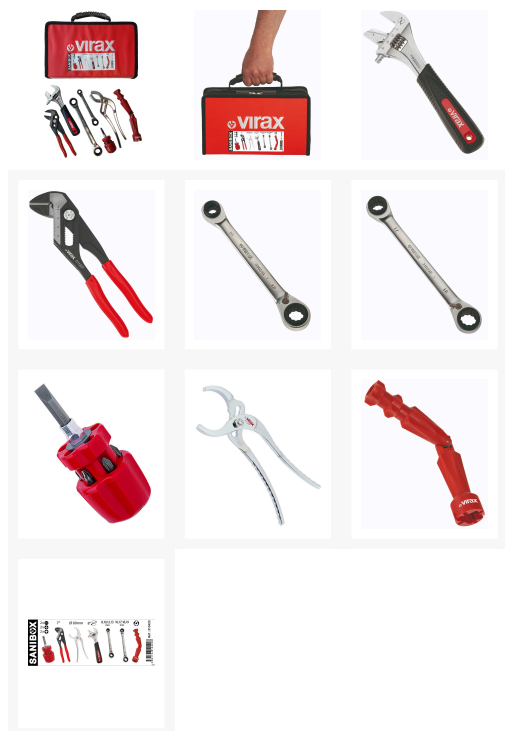

Referenties

Ref:	Omschrijving	Afmetingen mm	kg
310420	SANIBOX	325 x 230 x 63	1,345