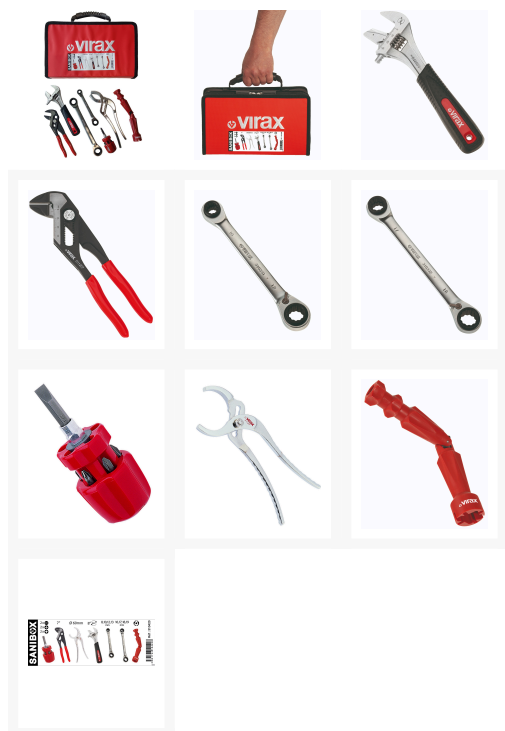

Nry katalogowe

Nr kat.:	Oznaczenie	Wymiary mm	kg
310420	SANIBOX	325 x 230 x 63	1,345