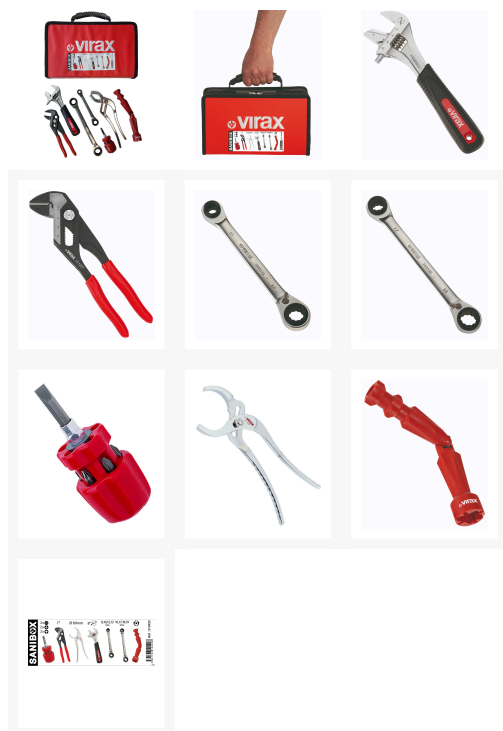

Referências

Ref :	Designação	Dimensões mm	kg
310420	SANIBOX	325 x 230 x 63	1,345