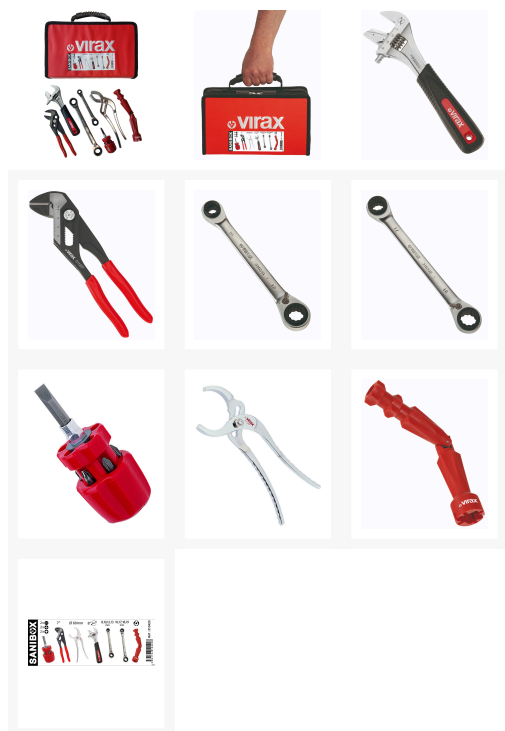

Артикулы

Арт:	Наименование	Размеры мм	Вес кг
310420	SANIBOX	325 x 230 x 63	1,345